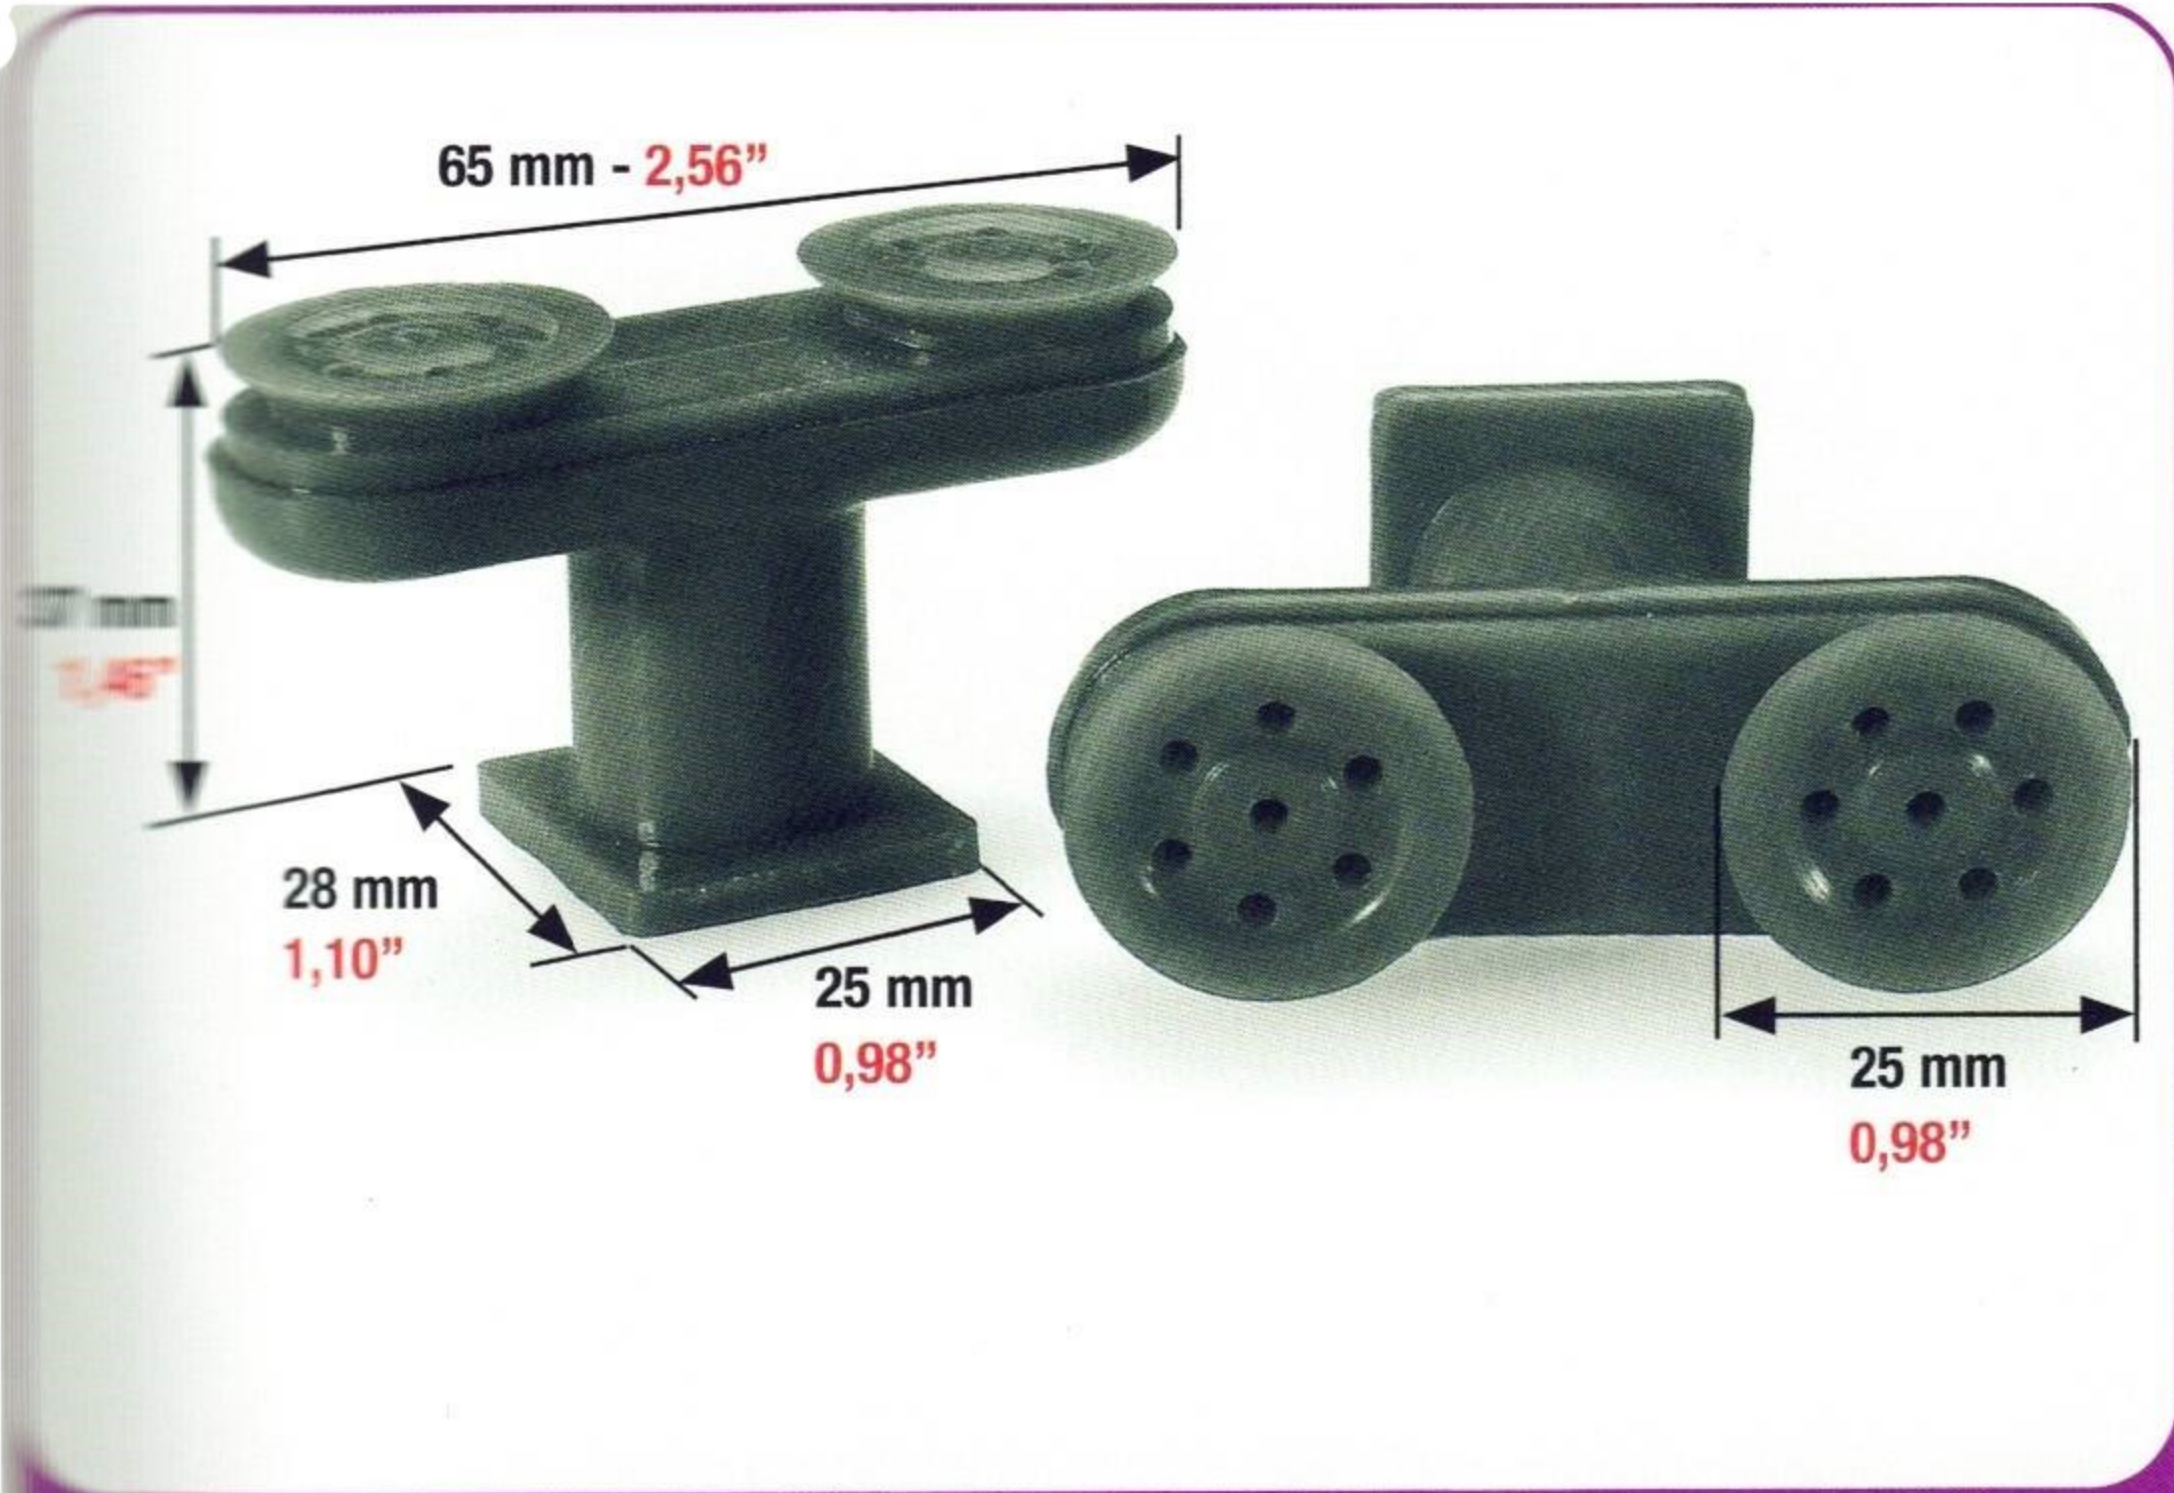

HEIDELBERG

HEIDELBERG SPEEDMASTER 102/102CD/105XL/106XL

MINIMUM ORDER 2 PCS	COMPATIBLE WITH OEM PART	CODICE - CODE - CÓDIGO
	F2.028.267S/01	4812-A

HEIDELBERG SPEEDMASTER 102/102CD/105XL/106XL

MINIMUM ORDER 2 PCS	CODICE - CODE - CÓDIGO	
	4814-A	

HEIDELBERG SPEEDMASTER 102/102CD MO/SORM/SORS TUTTI I MODELLI - ALL MODELS - TODOS LOS MODELOS

MINIMUM ORDER 2 PCS	CODICE - CODE - CÓDIGO	
	4814	

HEIDELBERG SPEEDMASTER 102/MO/SORS/SORD/SORM

MINIMUM ORDER 2 PCS	COMPATIBLE WITH OEM PART	CODICE - CODE - CÓDIGO
	C4.028.009/02	4811-A