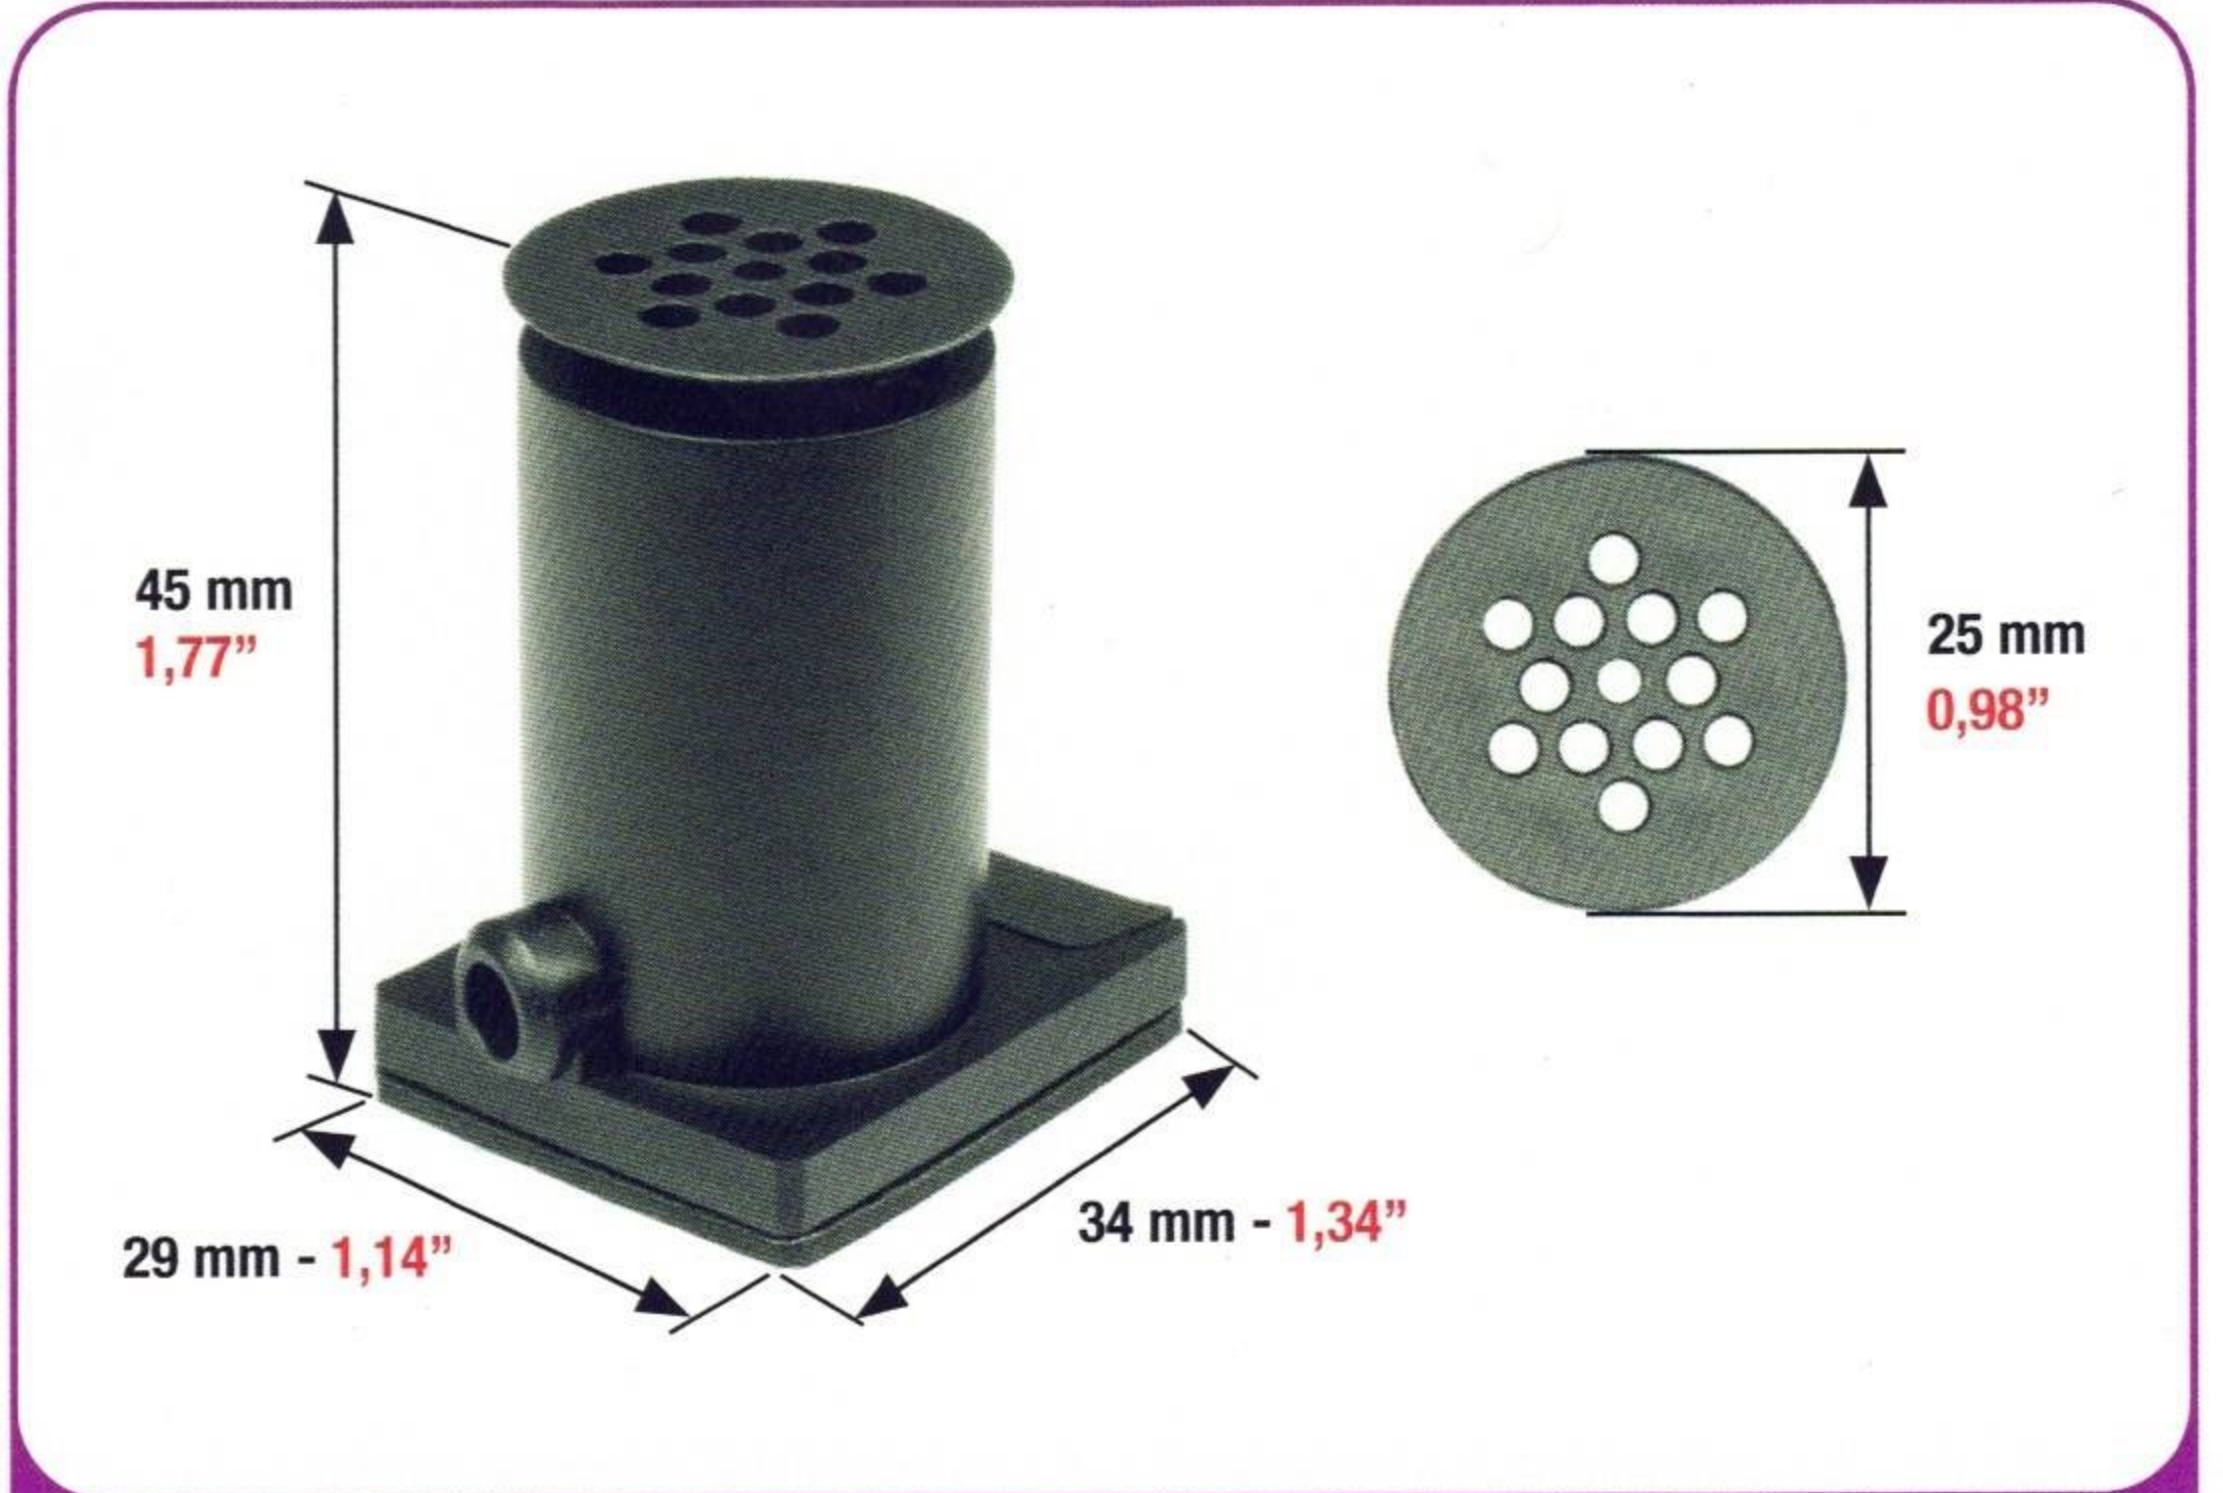

HEIDELBERG

HEIDELBERG SPEEDMASTER 102/102CD/105XL/106XL

MINIMUM ORDER 2 PCS	COMPATIBLE WITH OEM PART	CODICE - CODE - CÓDIGO
	F2.028.267S/01	4812-A

HEIDELBERG SPEEDMASTER 102/102CD/105XL/106XL

MINIMUM ORDER 2 PCS	CODICE - CODE - CÓDIGO	
	4814-A	

HEIDELBERG SPEEDMASTER 102/102CD MO/SORM/SORS TUTTI I MODELLI - ALL MODELS - TODOS LOS MODELOS

MINIMUM ORDER 2 PCS	CODICE - CODE - CÓDIGO	
	4814	

HEIDELBERG SPEEDMASTER 102/MO/SORS/SORD/SORM

MINIMUM ORDER 2 PCS	COMPATIBLE WITH OEM PART	CODICE - CODE - CÓDIGO
	C4.028.009/02	4811-A