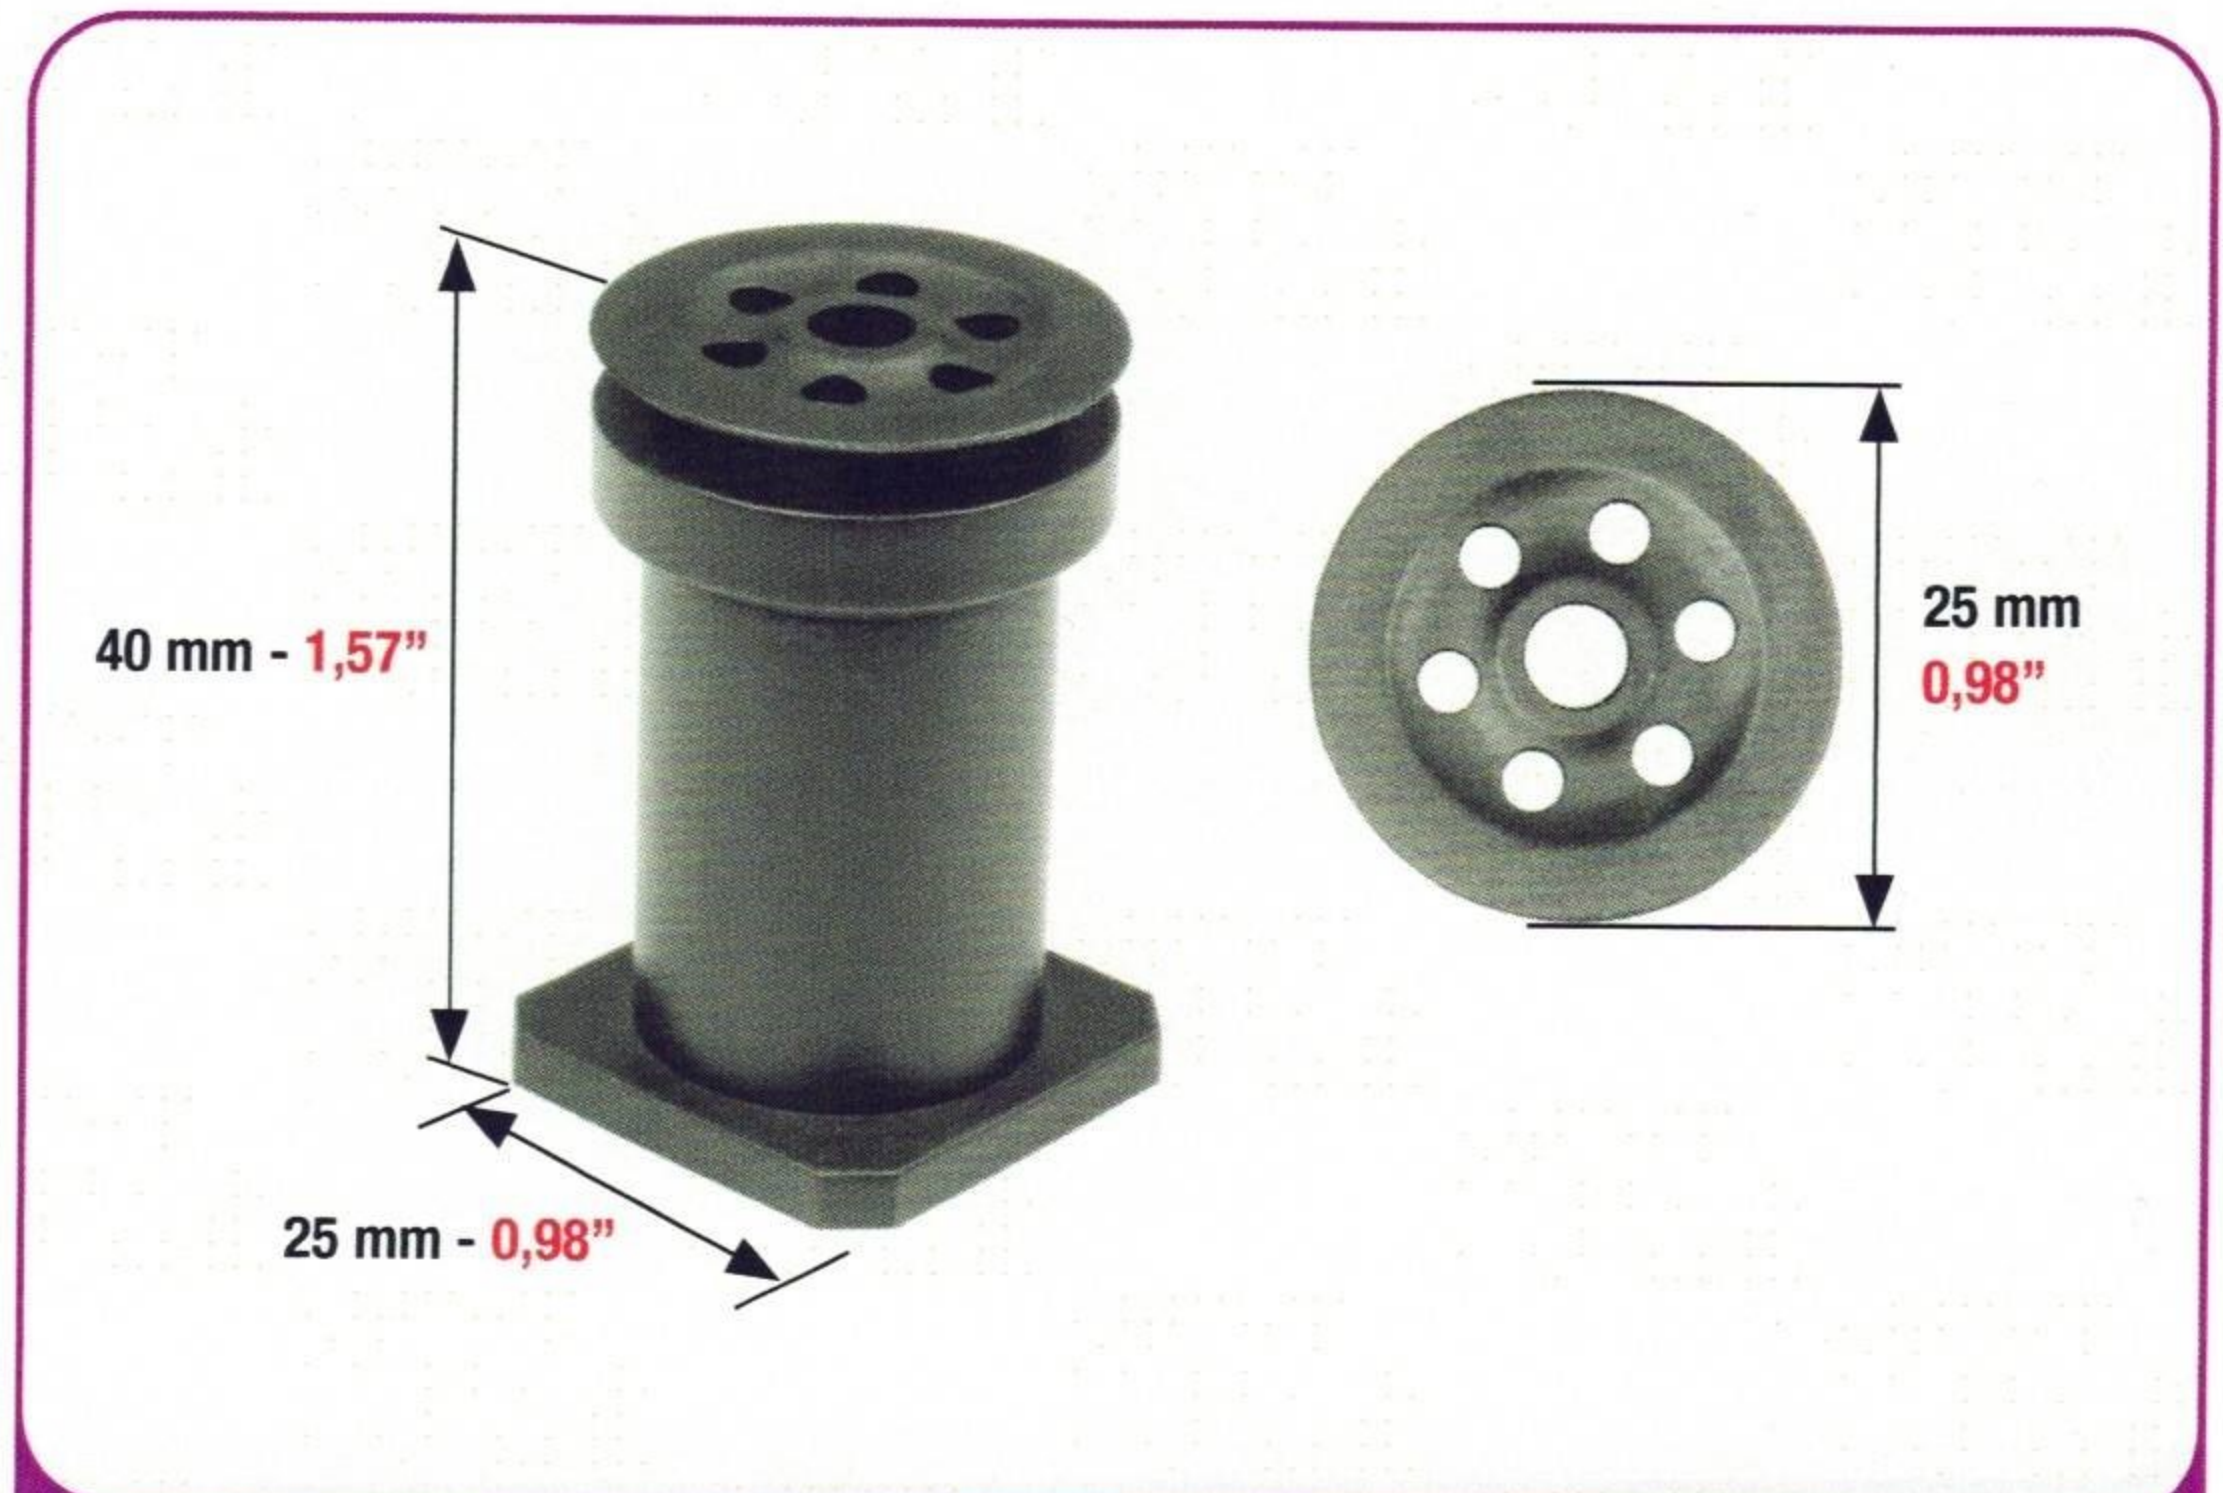

HEIDELBERG

HEIDELBERG SPEEDMASTER 102/102CD/105XL/106XL

MINIMUM ORDER 2 PCS	COMPATIBLE WITH OEM PART	CODICE - CODE - CÓDIGO
	F2.028.267S/01	4812-A

HEIDELBERG SPEEDMASTER 102/102CD/105XL/106XL

MINIMUM ORDER 2 PCS	CODICE - CODE - CÓDIGO	
	4814-A	

HEIDELBERG SPEEDMASTER 102/102CD MO/SORM/SORS TUTTI I MODELLI - ALL MODELS - TODOS LOS MODELOS

MINIMUM ORDER 2 PCS	CODICE - CODE - CÓDIGO	
	4814	

HEIDELBERG SPEEDMASTER 102/MO/SORS/SORD/SORM

MINIMUM ORDER 2 PCS	COMPATIBLE WITH OEM PART	CODICE - CODE - CÓDIGO
	C4.028.009/02	4811-A