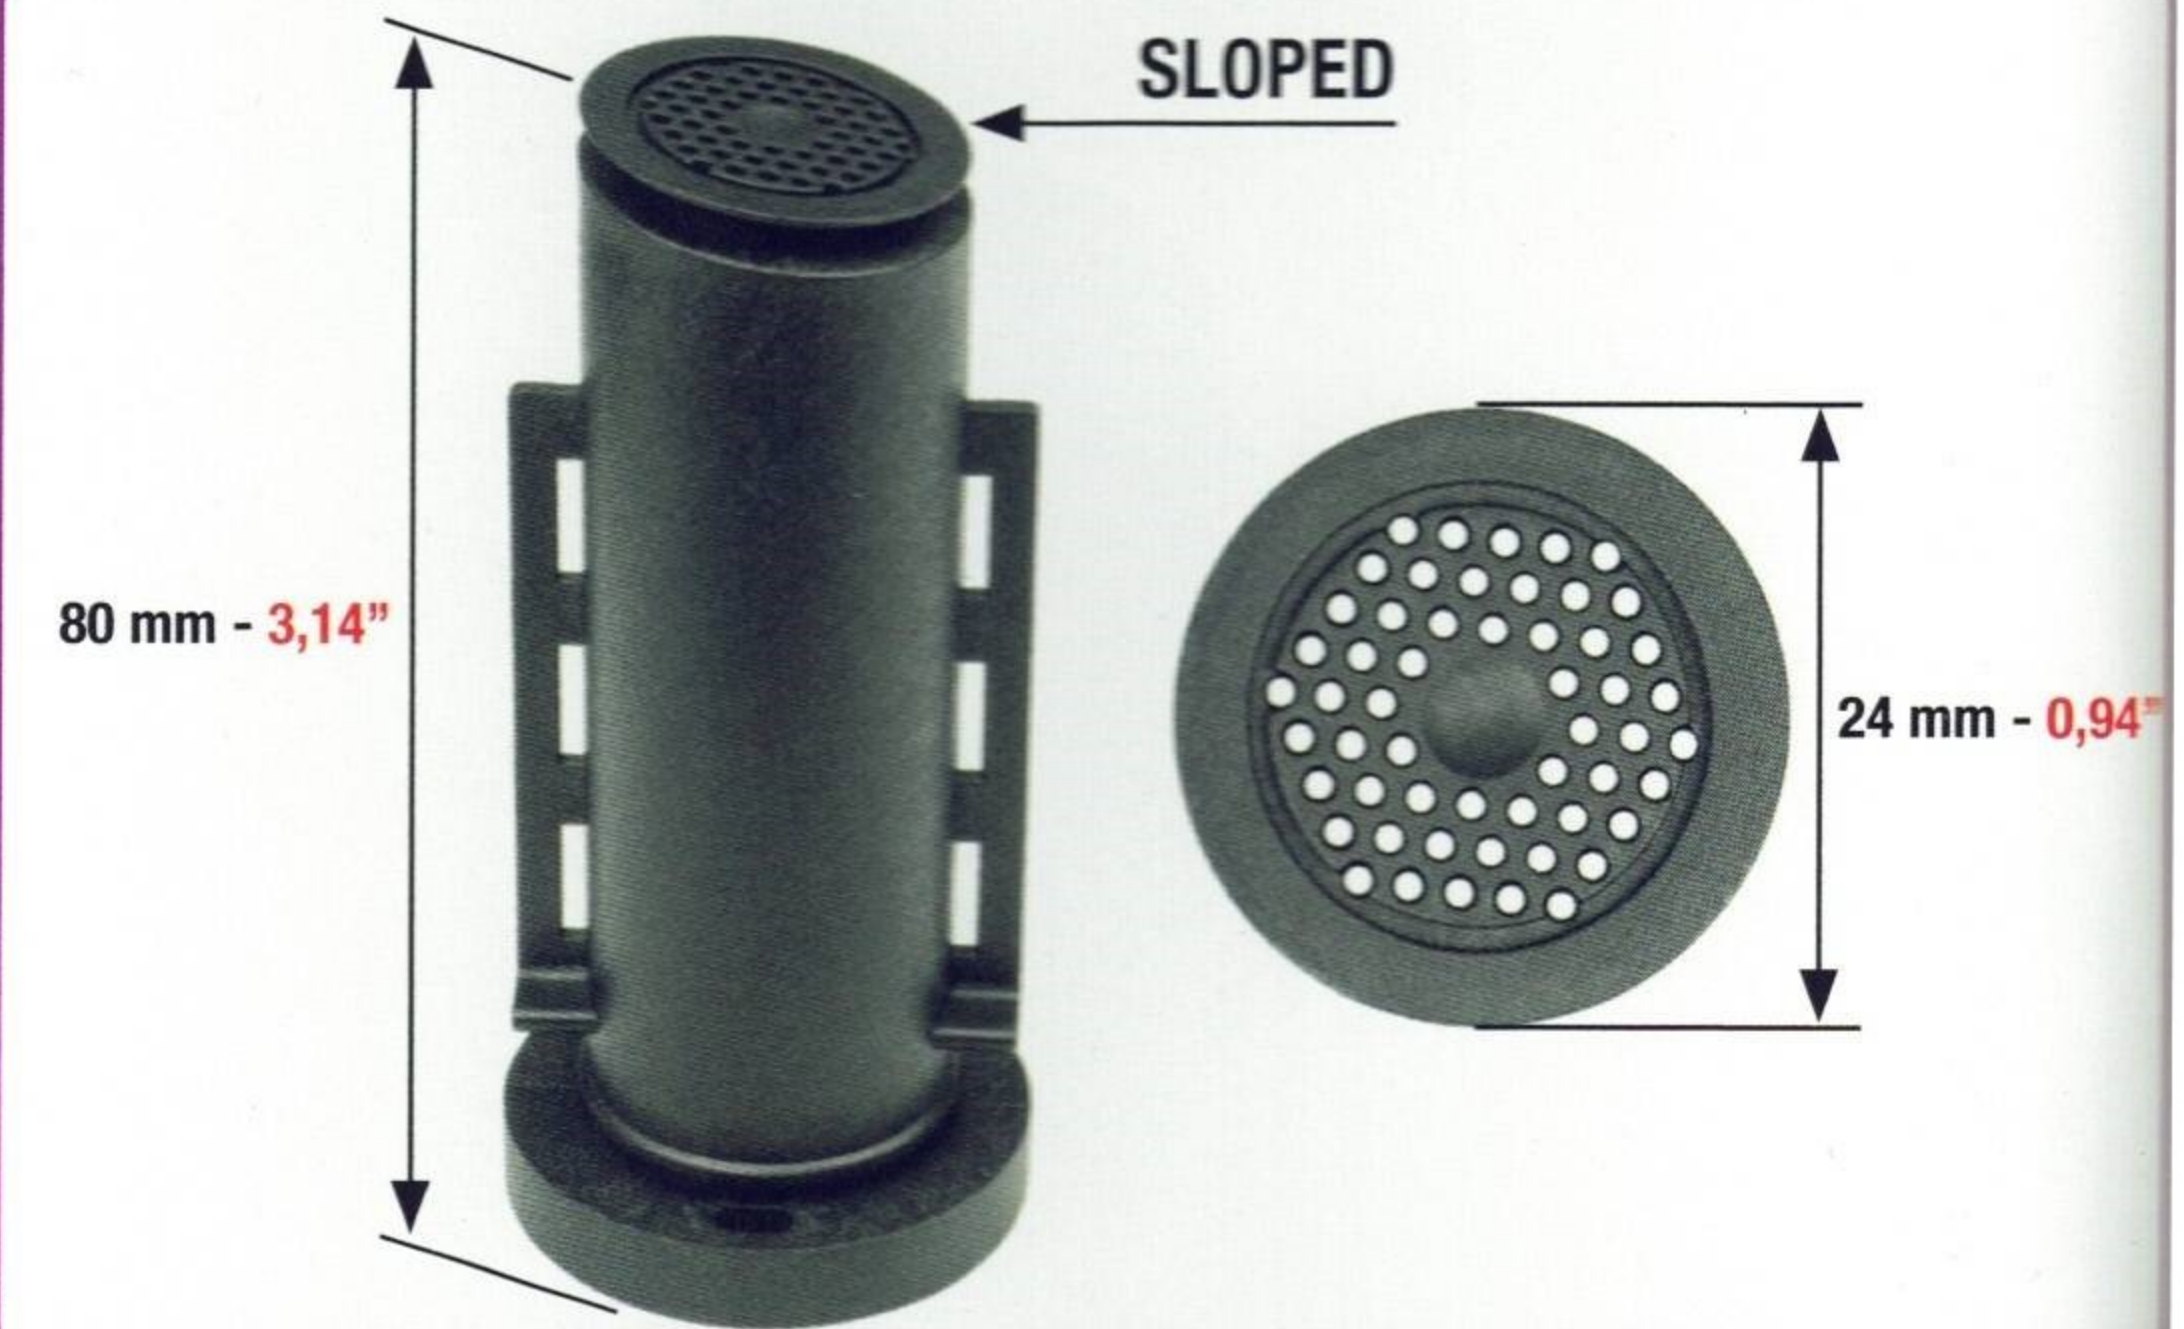

HEIDELBERG CD74/XL75

MINIMUM ORDER 2 PCS	COMPATIBLE WITH OEM PART	CODICE - CODE - CÓDIGO
	MV.056.997/01	4814-C