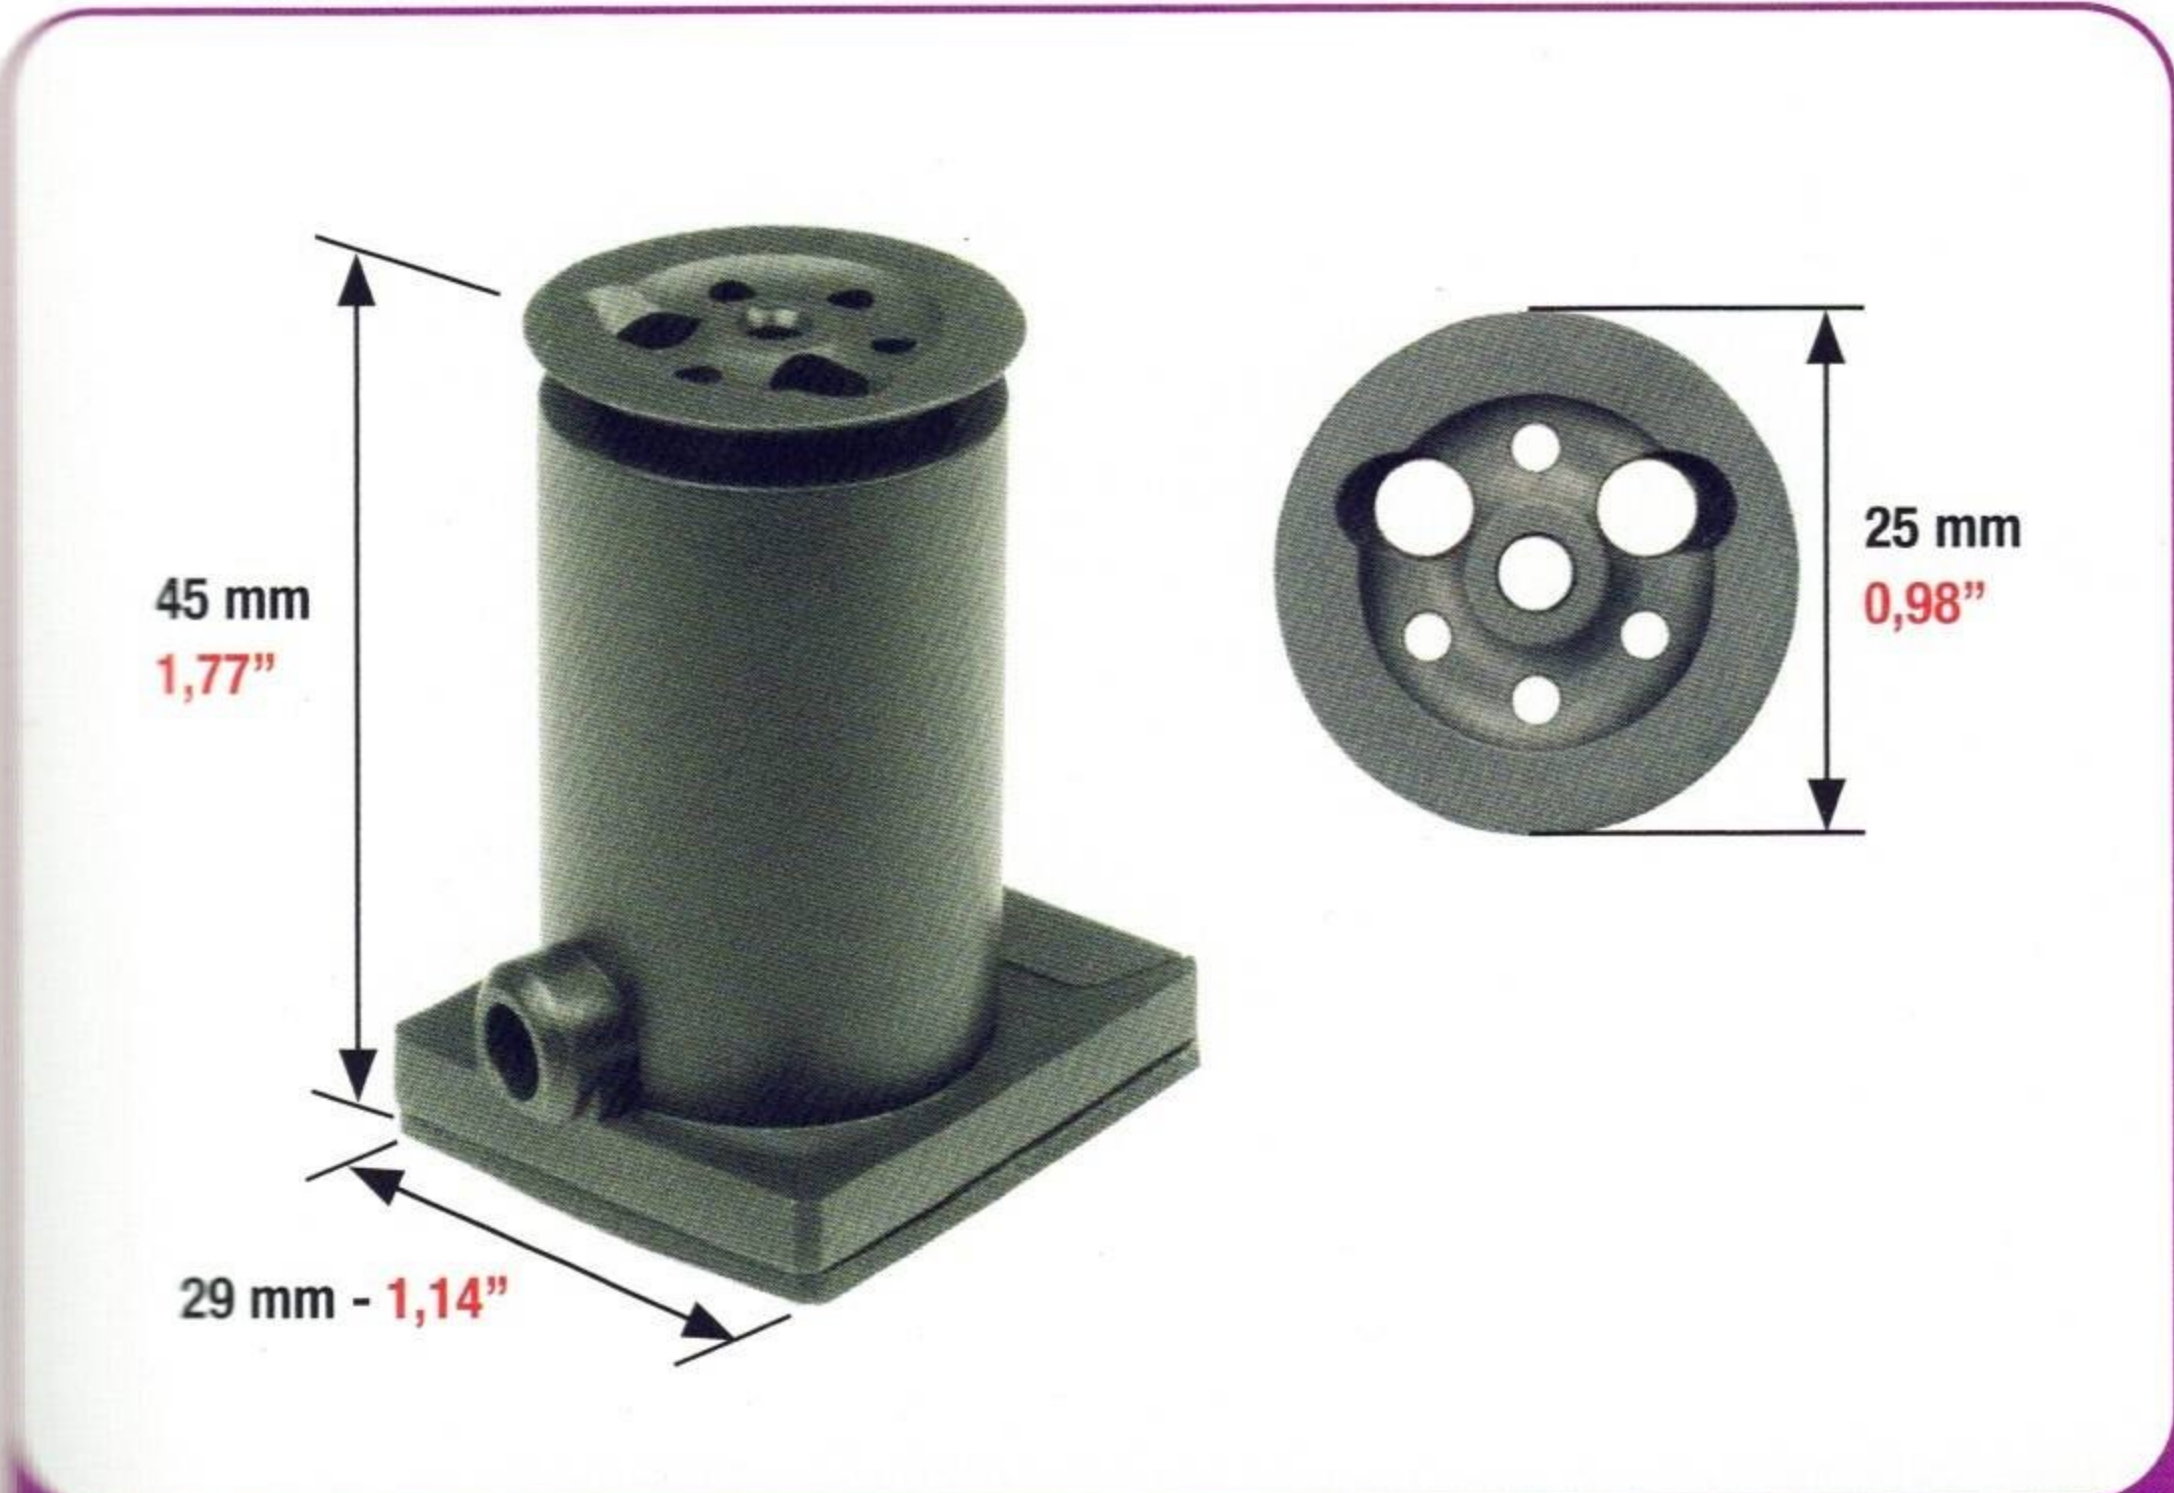

HEIDELBERG

HEIDELBERG SPEEDMASTER 102/102CD/105XL/106XL

MINIMUM ORDER 2 PCS	COMPATIBLE WITH OEM PART	CODICE - CODE - CÓDIGO
	F2.028.267S/01	4812-A

HEIDELBERG SPEEDMASTER 102/102CD/105XL/106XL

MINIMUM ORDER 2 PCS	CODICE - CODE - CÓDIGO	
	4814-A	

HEIDELBERG SPEEDMASTER 102/102CD MO/SORM/SORS TUTTI I MODELLI - ALL MODELS - TODOS LOS MODELOS

MINIMUM ORDER 2 PCS	CODICE - CODE - CÓDIGO	
	4814	

HEIDELBERG SPEEDMASTER 102/MO/SORS/SORD/SORM

MINIMUM ORDER 2 PCS	COMPATIBLE WITH OEM PART	CODICE - CODE - CÓDIGO
	C4.028.009/02	4811-A